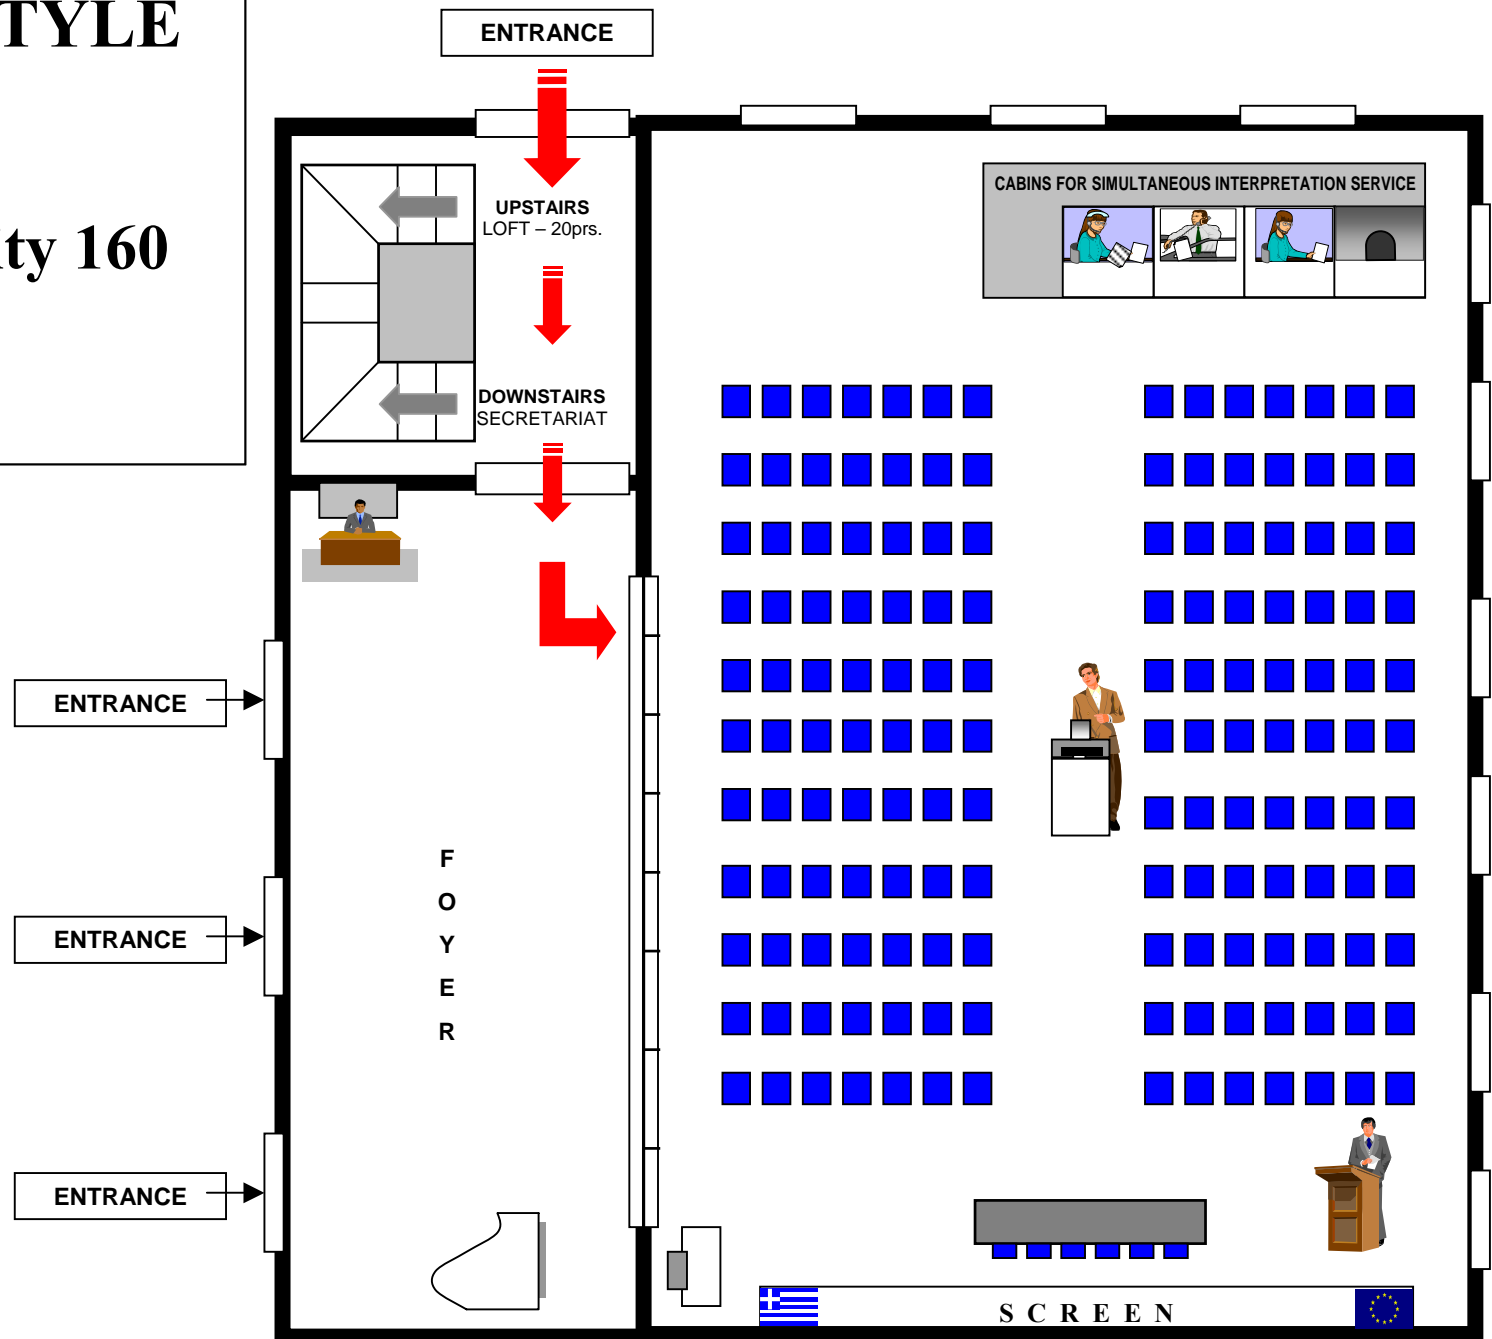

THEATER STYLE

No1

Seating Capacity 200

(180 + 20 on the loft)

THEATER STYLE

No2

Seating capacity 160

THEATER STYLE

No3

Seating Capacity 220

For music festivals and other social gatherings