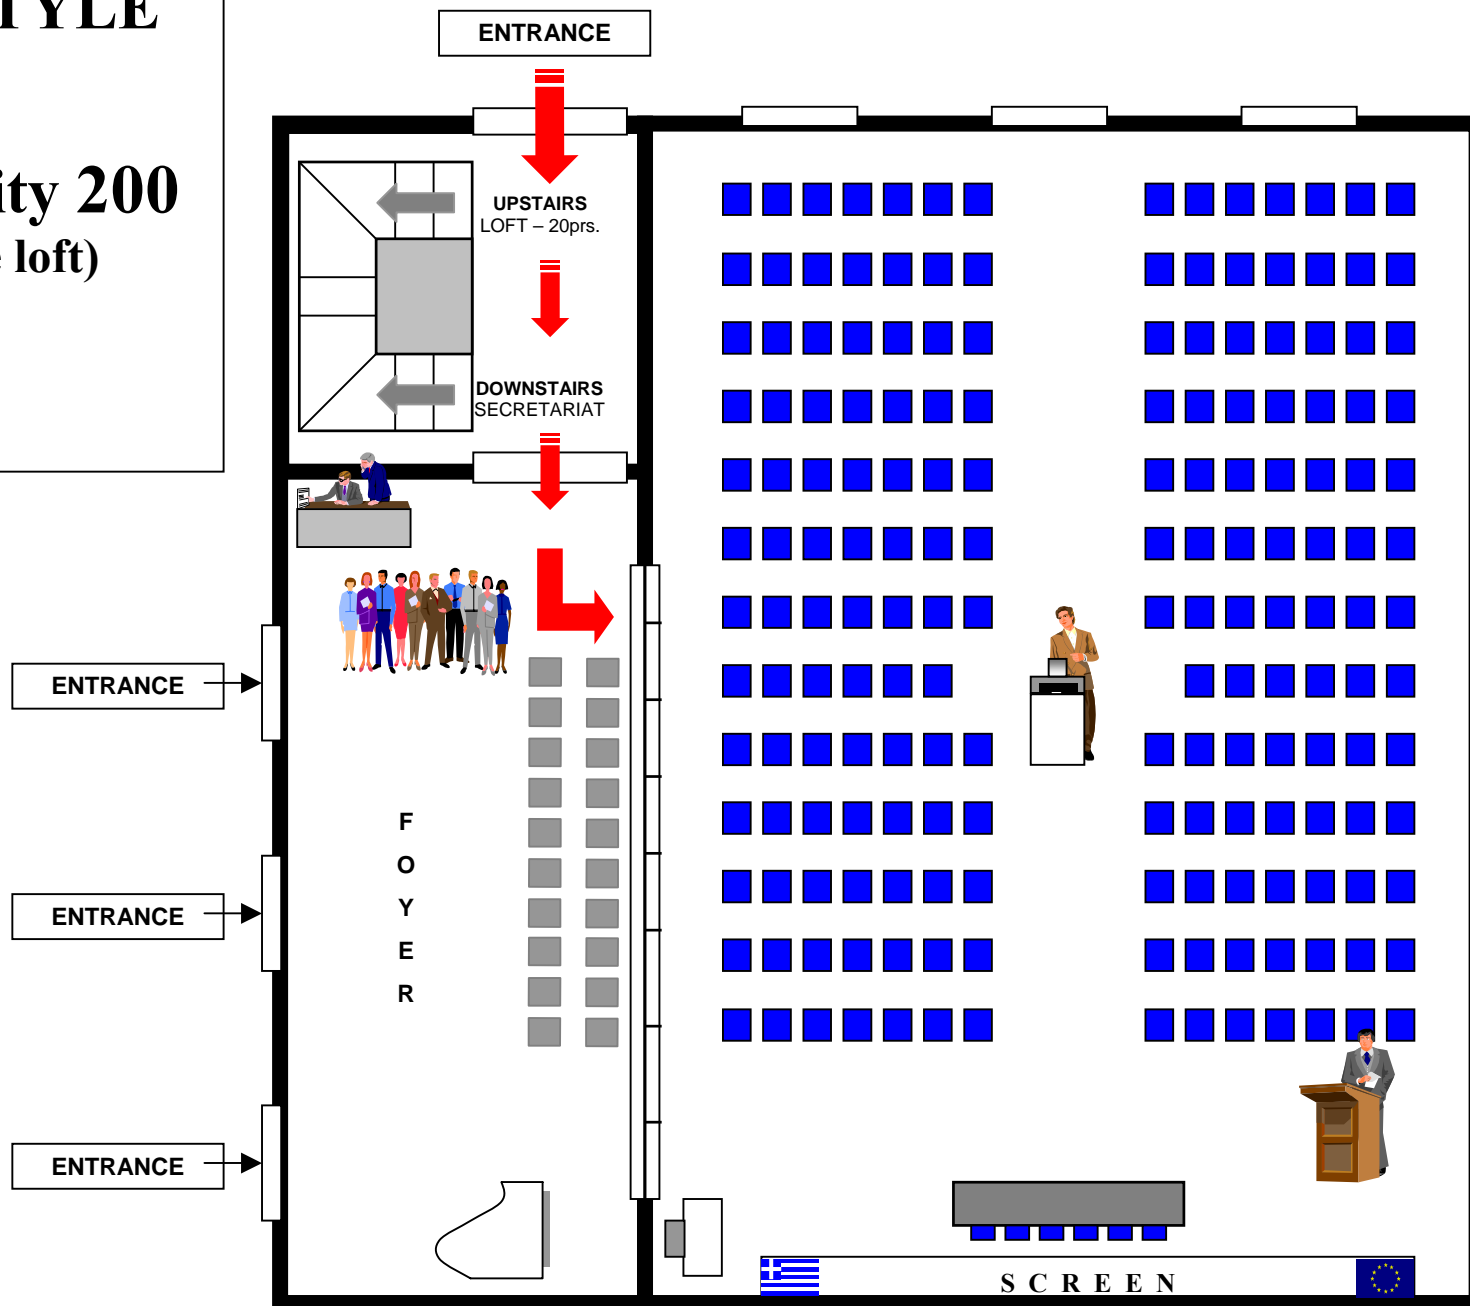

THEATER STYLE

No1

Seating Capacity 200

(180 + 20 on the loft)

THEATER STYLE

No2

Seating capacity 160

THEATER STYLE

No3

Seating Capacity 220

For music festivals and other social gatherings